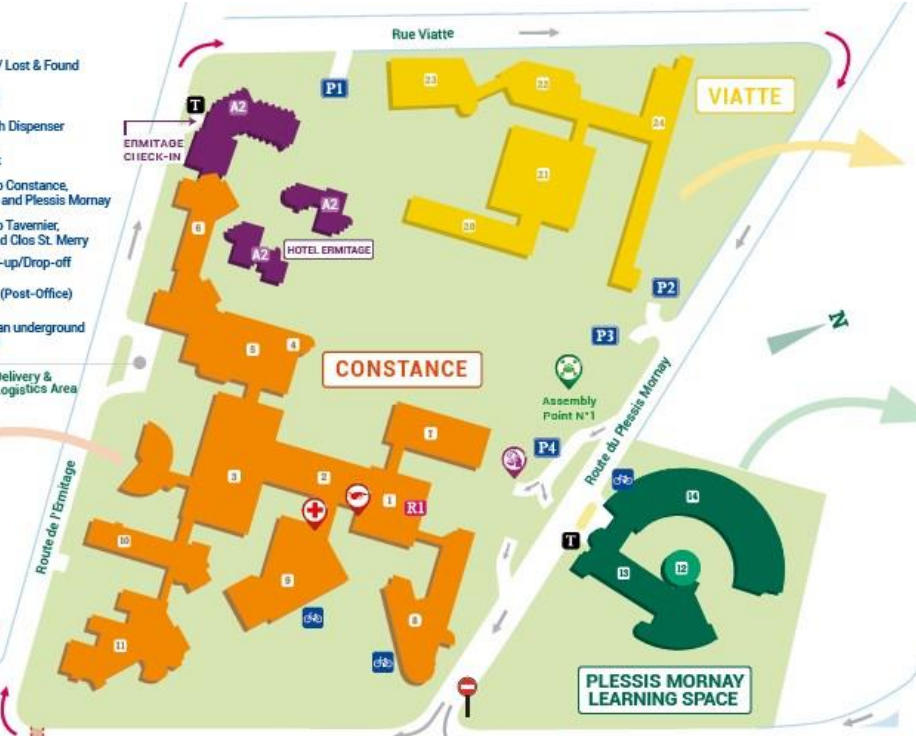

- CONSTANCE**
- 3 Meeting Point (Camembert)  
Amphitheatres A / Christoph Rubeli MBA'92D / De Vitry / MBA'70 / MBA'72 / Valeria & Rudolf Maag / Tonia & Paul Forster
  - 6 West Wing  
Amphitheatre BCG
  - 8 East Wing  
Amphitheatre Loudon PhD Learning Space (EW1) The Dominique Héau Meeting Room (EW2)
  - 10 South Wing  
Amphitheatres Dean Berry / Belgian Amph / MBA'90D / Chris King Learning Space M The Mews

- PLESSIS MORNAY LEARNING SPACE**
- 14 Executive Education Learning Space  
Amphitheatres Tanoto Foundation / MBA'73 / 03 / 04 Flat Rooms 01 / 02 / 03 / 04

- CERCLE**
- 18 Cercle South  
Amphitheatres S / T Flat Room U

**CONSTANCE**

- 1 Main Building
- R1 Main Reception Admin Offices Security / Lost & Found
- 2 Gallery
- 3 Meeting Point (Camembert)
- 4 Foot-Note Giftshop
- 5 Restaurant/Bar
- 6 West Wing Admin Offices Fitness
- 7 North Wing Admin Offices
- 8 East Wing Faculty Offices
- 9 International Information Centre (CII)  
Reception & Admin Offices Doriot Research & Learning Hub MBA'75 Career & Interview Facility Infirmary Mail and Print Services
- 10 South Wing
- 11 Euro-Asia Centre

Delivery & Logistics Area

Assembly Point N°2  
Public Car Park

- VIIATTE**
- 20 Viatte Garden Building
  - 21 Viatte Tower
  - 22 Viatte Forest Building
  - 23 Viatte Restaurant
  - 24 Viatte Residence

- PLESSIS MORNAY LEARNING SPACE**
- 12 La Rotonde Executive Dining Room
  - 13 Plessis Mornay Reception Faculty & Admin Offices
  - 14 Executive Education Learning Space EDP Admin Offices Teaching Spaces